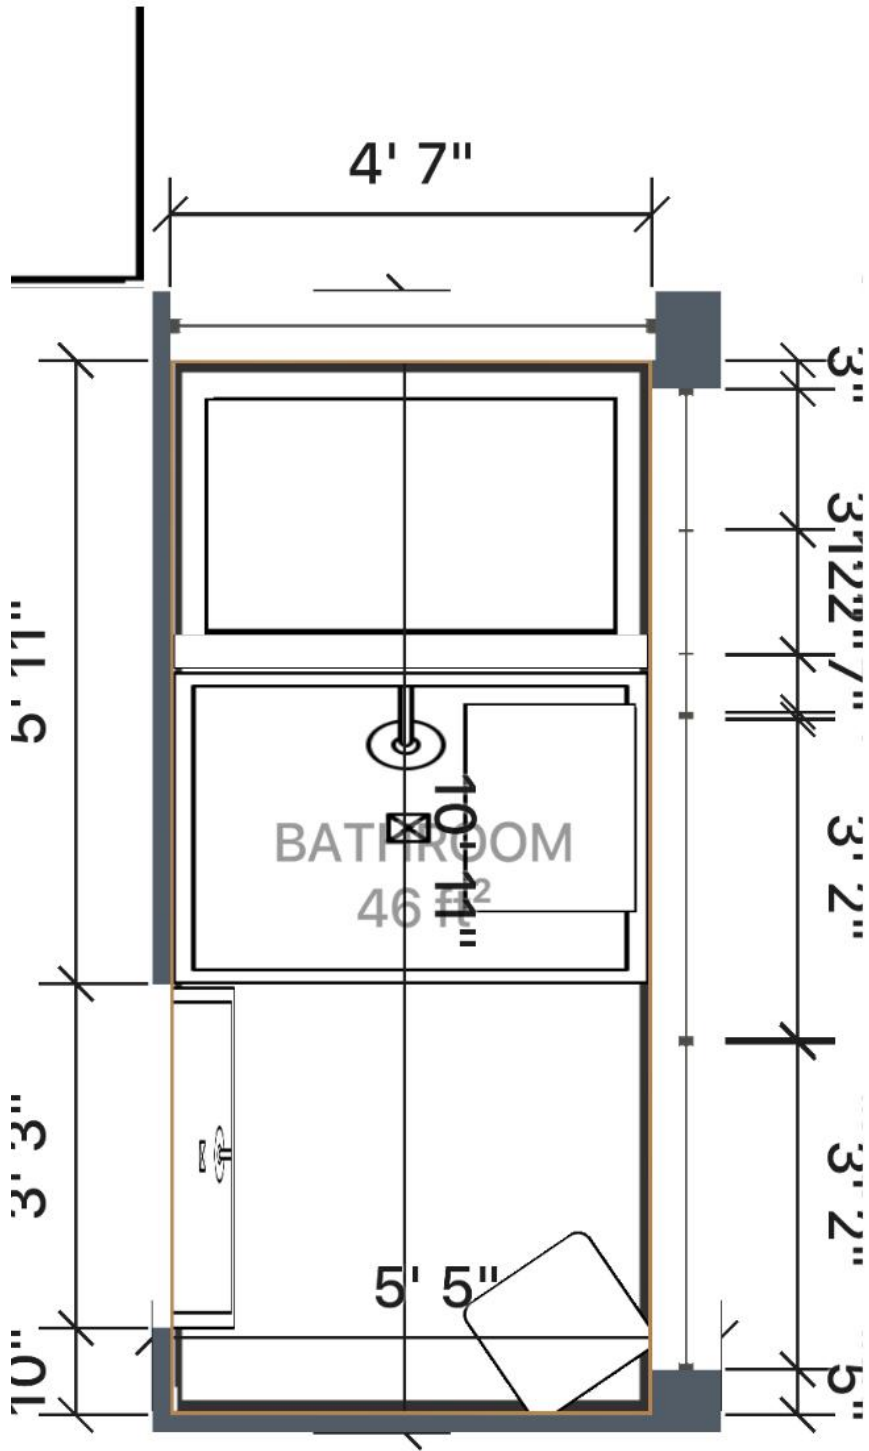

Room Plan - Bathroom