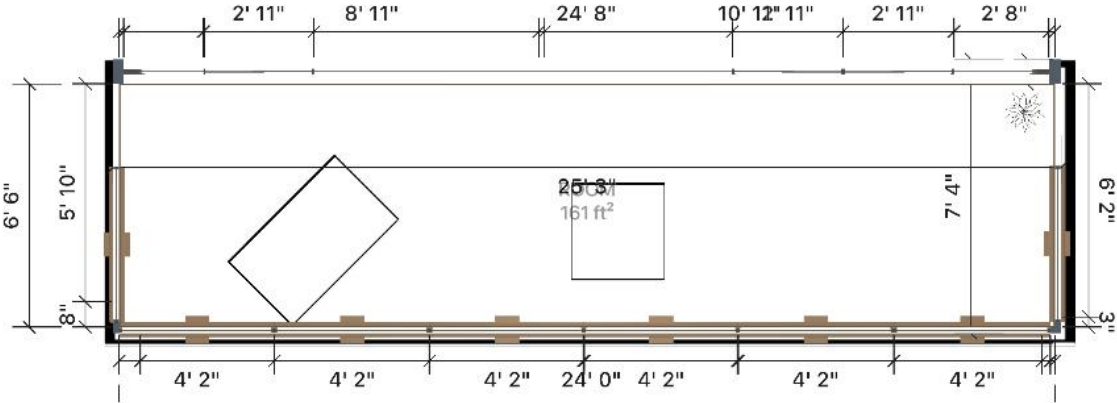

0 ft²

CEILING

Transparent glass
Total \$0

37 ft²

Room

Room Plan - Room

Measurements - Room

Main dimensions			3' 0" x 12' 9"
Volume			152 ft ³
Doors	1	Windows	5
AREA			
Floor	38 ft ²	Ceiling	38 ft ²
Doors	71 ft ²	Windows	8 ft ²
Walls with openings			435 ft ²
Walls without openings			240 ft ²
PERIMETER			
Floor	31' 6"	Ceiling	31' 6"
Plinths			0"
Ceiling Moldings			0"
Door slopes			24' 5"
Window slopes			30' 0"
MATERIALS			
Walls			
 Kronopol Oak Fiory Dalia			240 ft ²
Floor			
 Kronopol Oak Fiory Dalia			40 ft ²
Ceiling			
 Kronopol Oak Fiory Dalia			38 ft ²
COST ESTIMATES			
Furniture & Decor:			\$449
Flooring & Walls:			\$1,794
(materials and fine finish)			
Total Price:			\$2,243