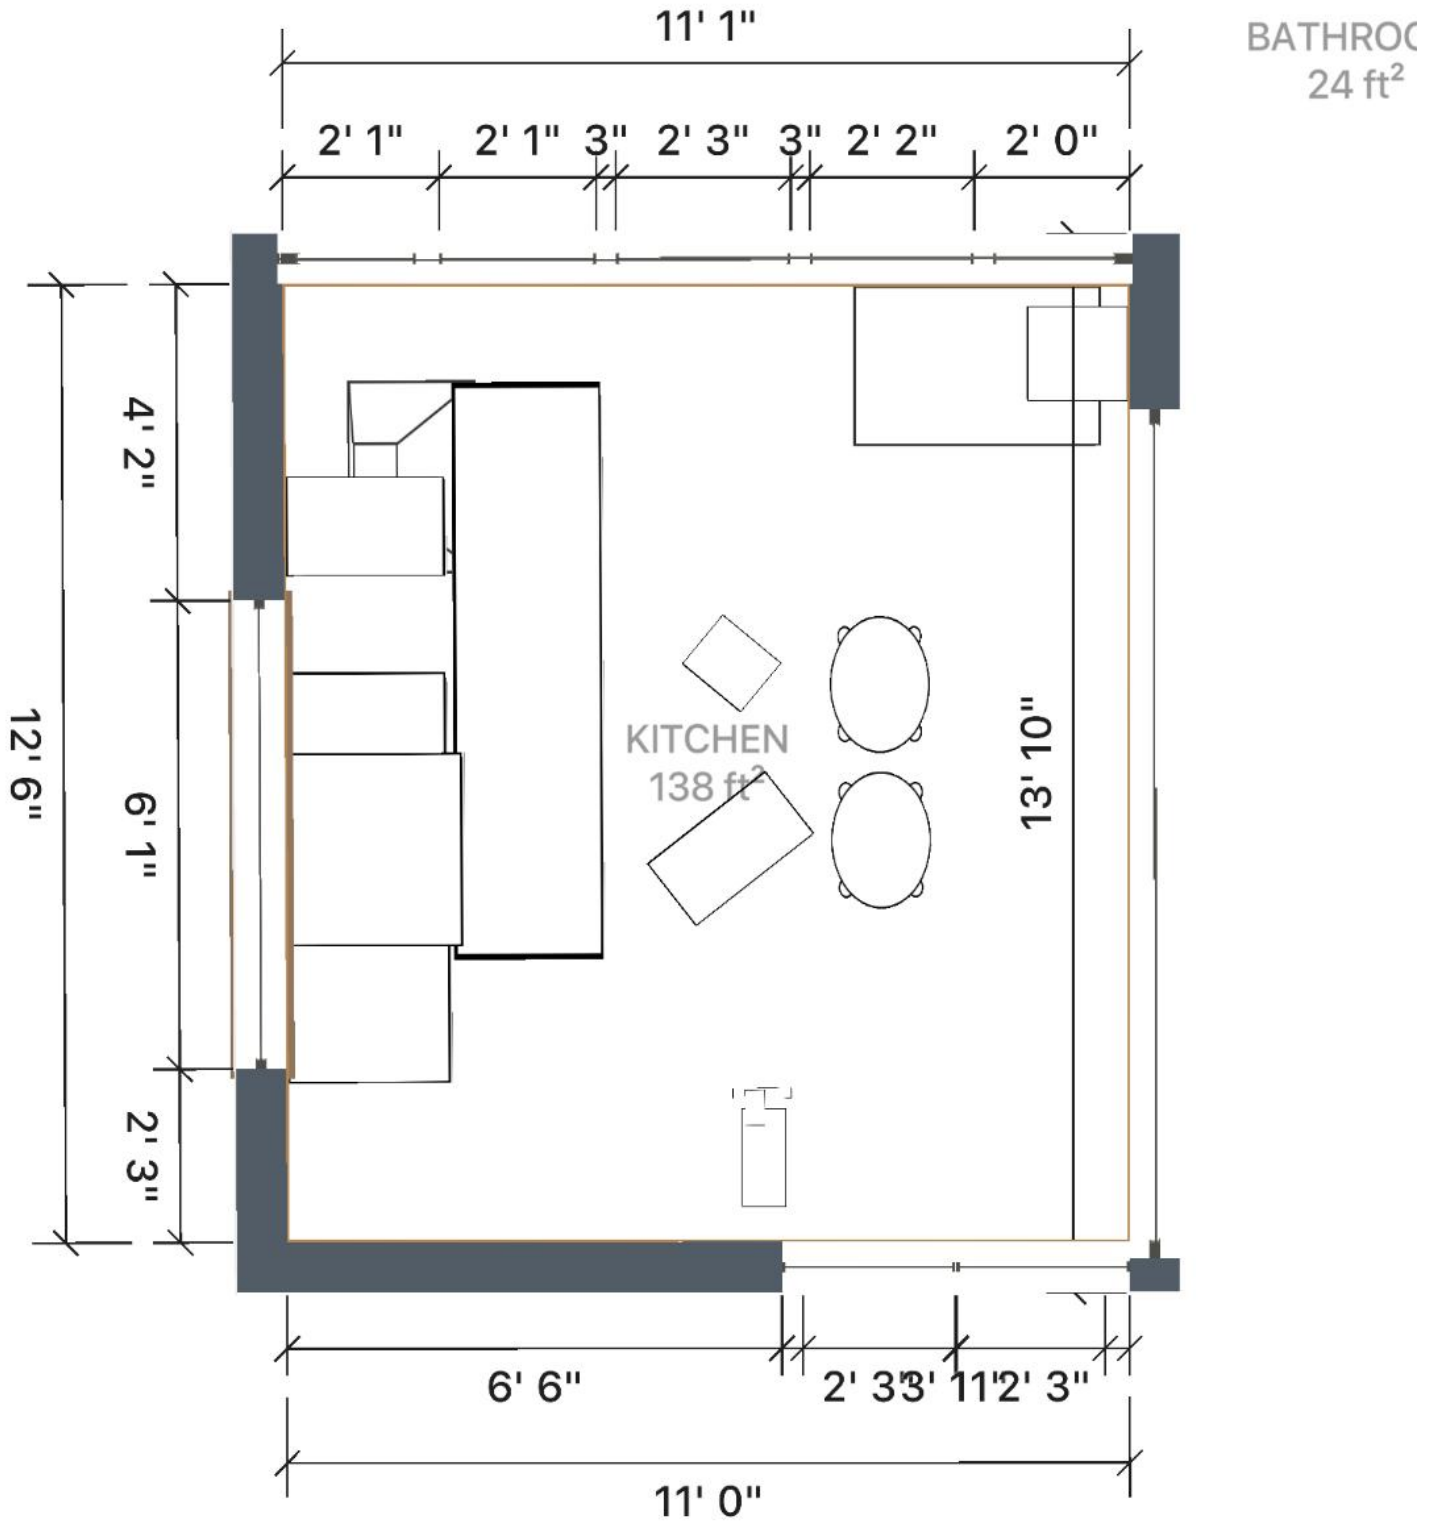

CEILING

Kronopol Oak Fiory Dalia

Total \$0

3

ft²

Kitchen

Room Plan - Kitchen

Measurements - Kitchen