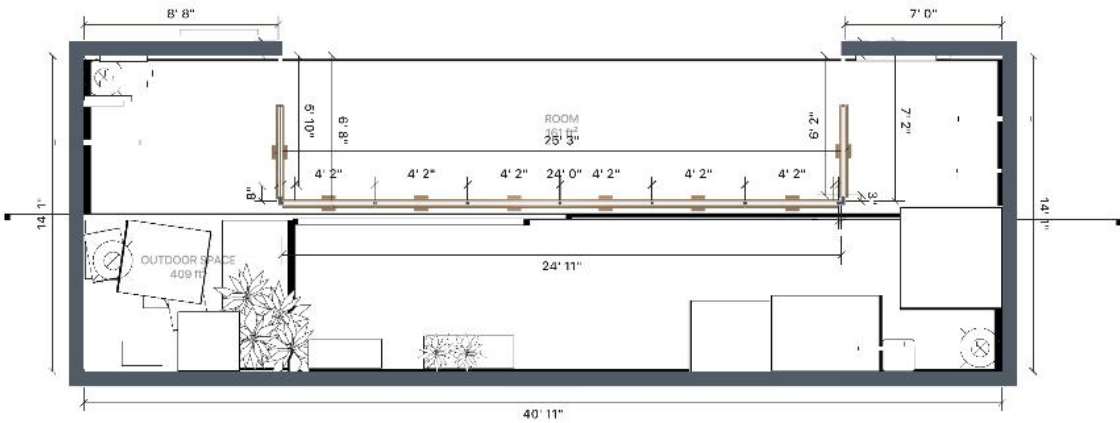

Outdoor Space

Room Plan - Outdoor Space

Measurements - Outdoor Spac

Main dimensions			4' 7" x 10' 1"
Volume			185 ft ³
Doors	0	Windows	4
AREA			
Floor	46 ft ²	Ceiling	46 ft ²
Doors	0 ft ²	Windows	44 ft ²
Walls with openings			406 ft ²
Walls without openings			315 ft ²
PERIMETER			
Floor	29' 4"	Ceiling	29' 4"
Plinths			0"
Ceiling Moldings			29' 4"
Door slopes			0"
Window slopes			59' 1"
MATERIALS			
Walls			
 Kronopol Oak Fiory Dalia			315 ft ²
Floor			
 Kronopol Oak Fiory Dalia			46 ft ²
Ceiling			
 Kronopol Oak Fiory Dalia			46 ft ²
COST ESTIMATES			
Furniture & Decor:			\$3,236
Flooring & Walls:			\$1,738
(materials and fine finish)			
Total Price:			\$4,974