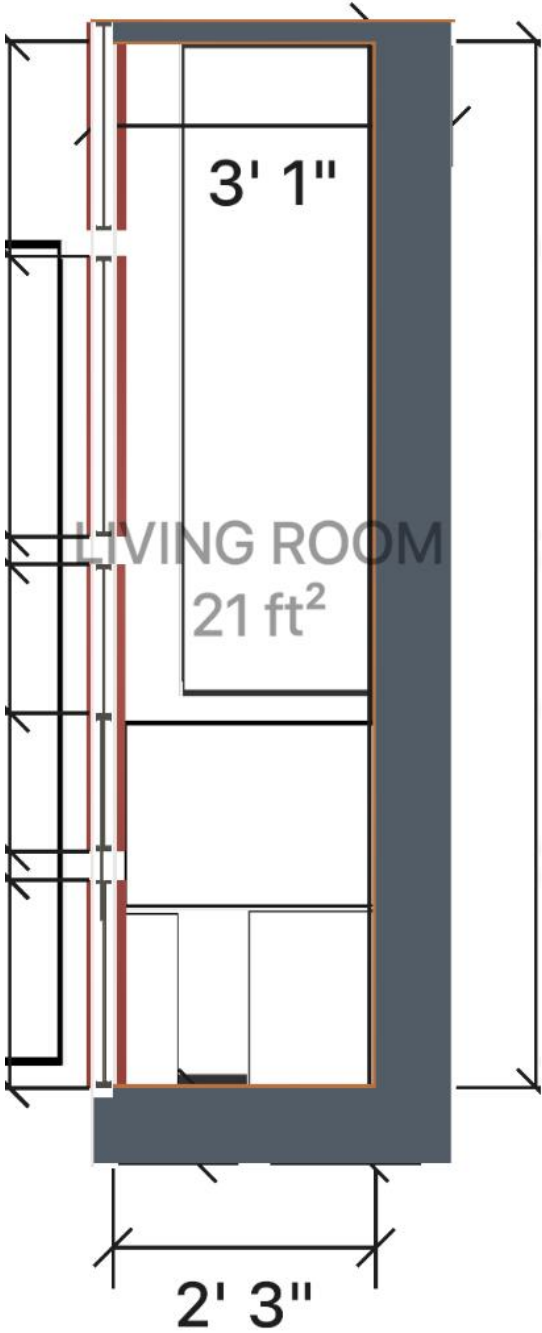

Living room

Room Plan - Living room

Measurements - Living room

Main dimensions			24' 11" x 6' 6"
Volume			646 ft ³
Doors	3	Windows	8
AREA			
Floor	161 ft ²	Ceiling	161 ft ²
Doors	66 ft ²	Windows	272 ft ²
Walls with openings			839 ft ²
Walls without openings			266 ft ²
PERIMETER			
Floor	62' 10"	Ceiling	62' 10"
Plinths			0"
Ceiling Moldings			62' 10"
Door slopes			79' 10"
Window slopes			197' 8"
MATERIALS			
Walls			
 Laminate			266 ft ²
Floor			
 Grass			174 ft ²
Ceiling			
 Laminate			161 ft ²
COST ESTIMATES			
Furniture & Decor:			\$1,002
Flooring & Walls:			\$3,974
(materials and fine finish)			
Total Price:			\$4,976