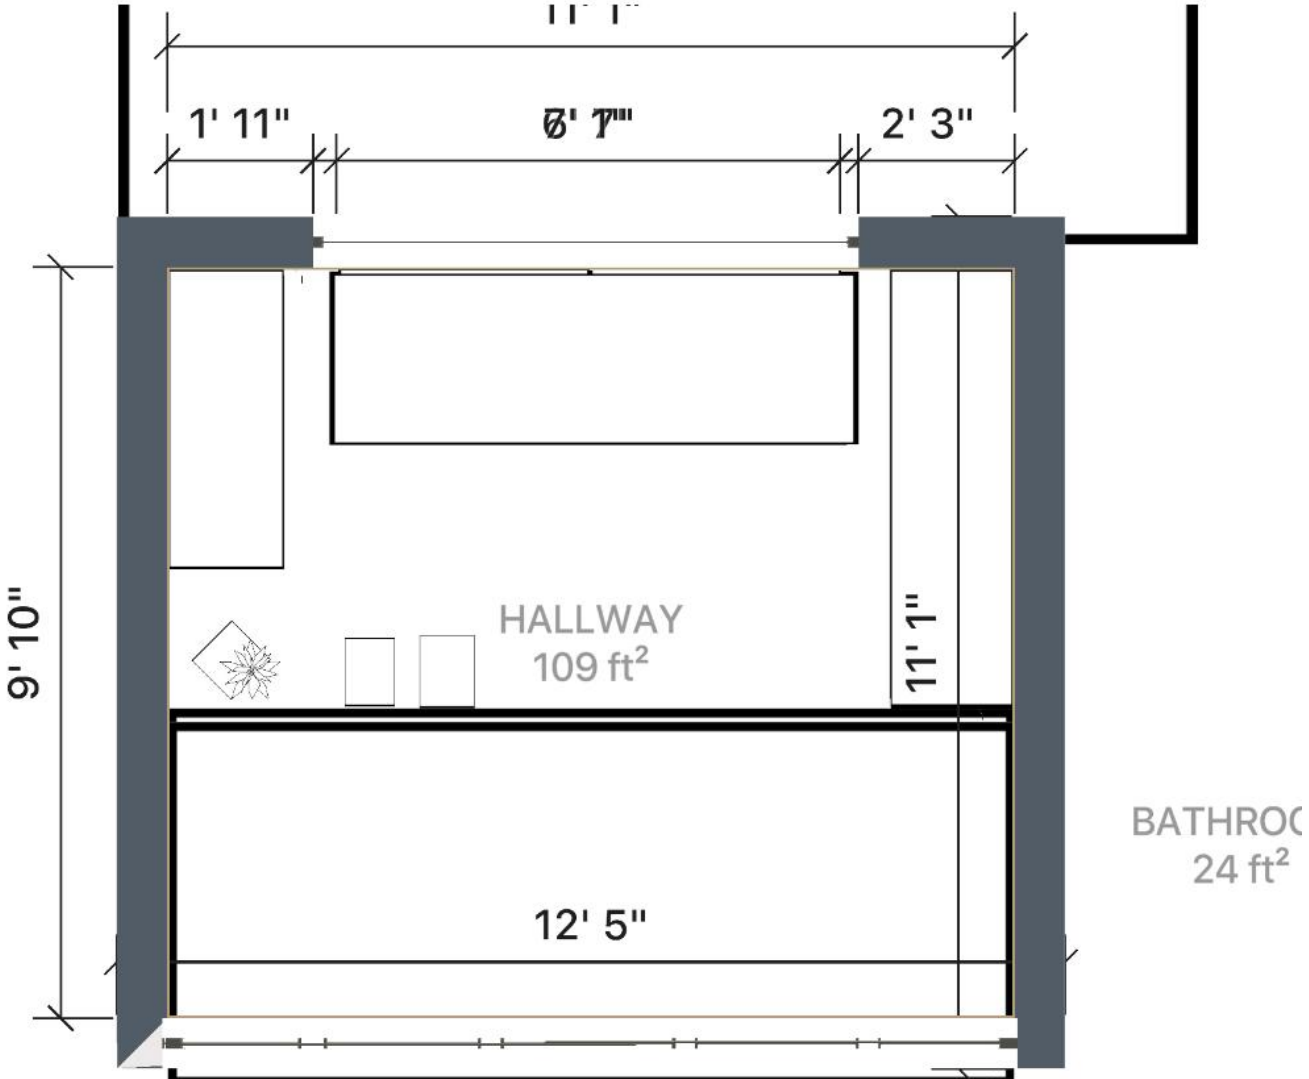

Room Plan - Hallway

Measurements - Hallway

Main dimensions			40' 11" x 14' 1"
Volume			1634 ft ³
Doors	0	Windows	8
AREA			
Floor	409 ft ²	Ceiling	409 ft ²
Doors	0 ft ²	Windows	272 ft ²
Walls with openings			1659 ft ²
Walls without openings			1294 ft ²
PERIMETER			
Floor	123' 4"	Ceiling	123' 4"
Plinths			0"
Ceiling Moldings			0"
Door slopes			0"
Window slopes			197' 8"
MATERIALS			
Walls			
 Laminate			181 ft ²
 Transparent glass			92 ft ²
 Garda lake			185 ft ²
 Urban area with autumn trees			671 ft ²
 Bamboo			605 ft ²
Floor			
 Grass			588 ft ²
Ceiling			
 Transparent glass			409 ft ²
COST ESTIMATES			
Furniture & Decor:			\$2,751
Flooring & Walls:			\$8,373
(materials and fine finish)			
Total Price:			\$11,124