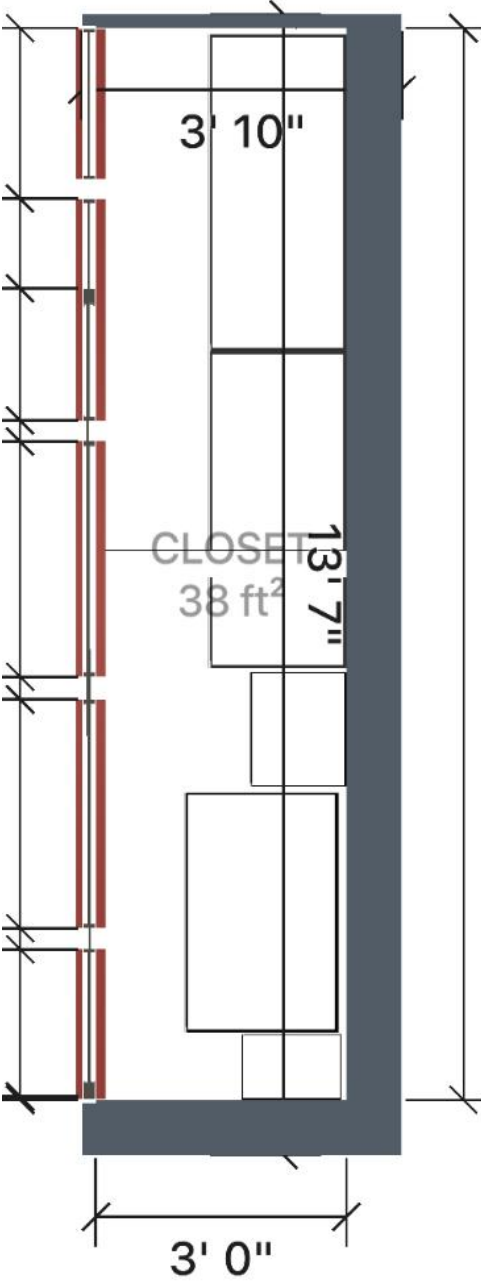

Room Plan - Closet