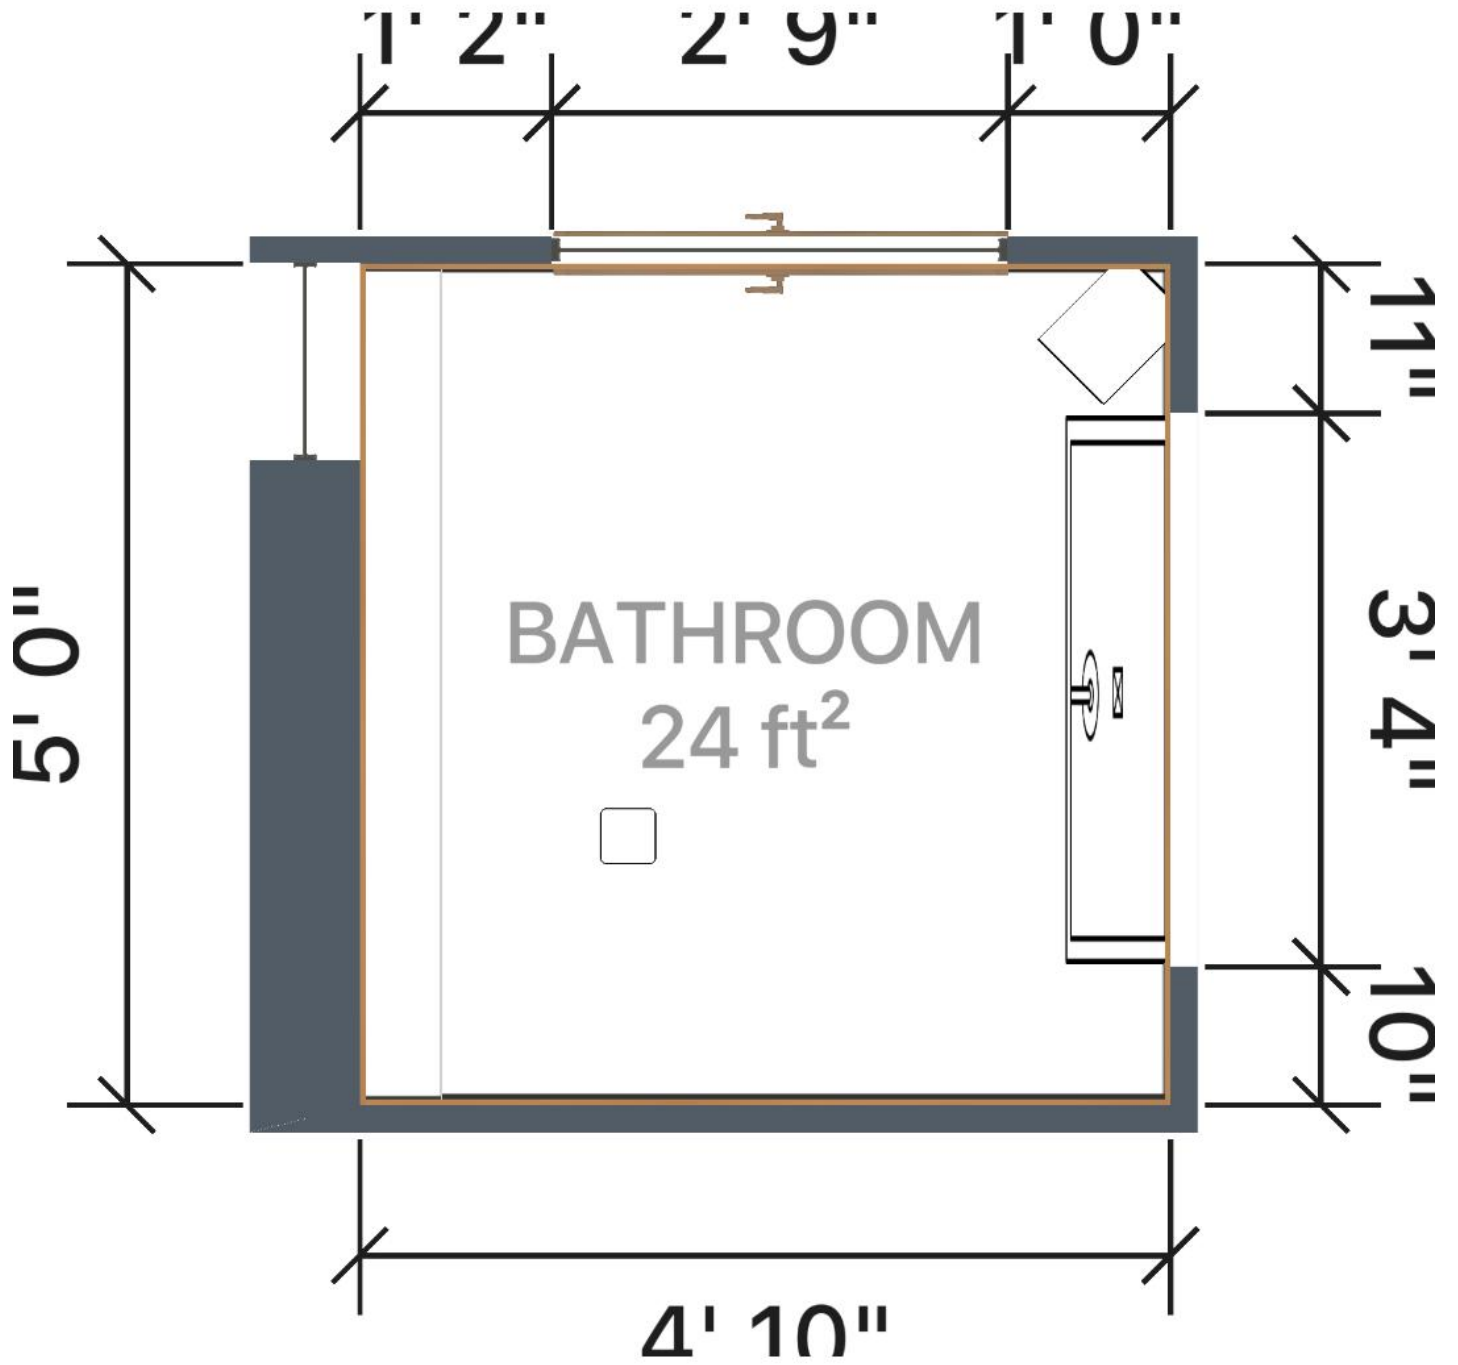

2 ft

Bathroom

Room Plan - Bathroom

Measurements - Bathroom

Main dimensions			13' 4" x 12' 5"
Volume			573 ft ³
Doors	6	Windows	10
AREA			
Floor	143 ft ²	Ceiling	143 ft ²
Doors	189 ft ²	Windows	20 ft ²
Walls with openings			705 ft ²
Walls without openings			222 ft ²
PERIMETER			
Floor	51' 7"	Ceiling	51' 7"
Plinths			0"
Ceiling Moldings			51' 7"
Door slopes			119' 8"
Window slopes			62' 2"
MATERIALS			
Walls			
 RAL 120-6			177 ft ²
 Parquet			37 ft ²
 Basic Tile			29 ft ²
Floor			
 Kronopol Oak Volo Hawk			155 ft ²
Ceiling			
 Laminate			143 ft ²
COST ESTIMATES			
Furniture & Decor:			\$4,406
Flooring & Walls:			\$3,382
(materials and fine finish)			
Total Price:			\$7,788