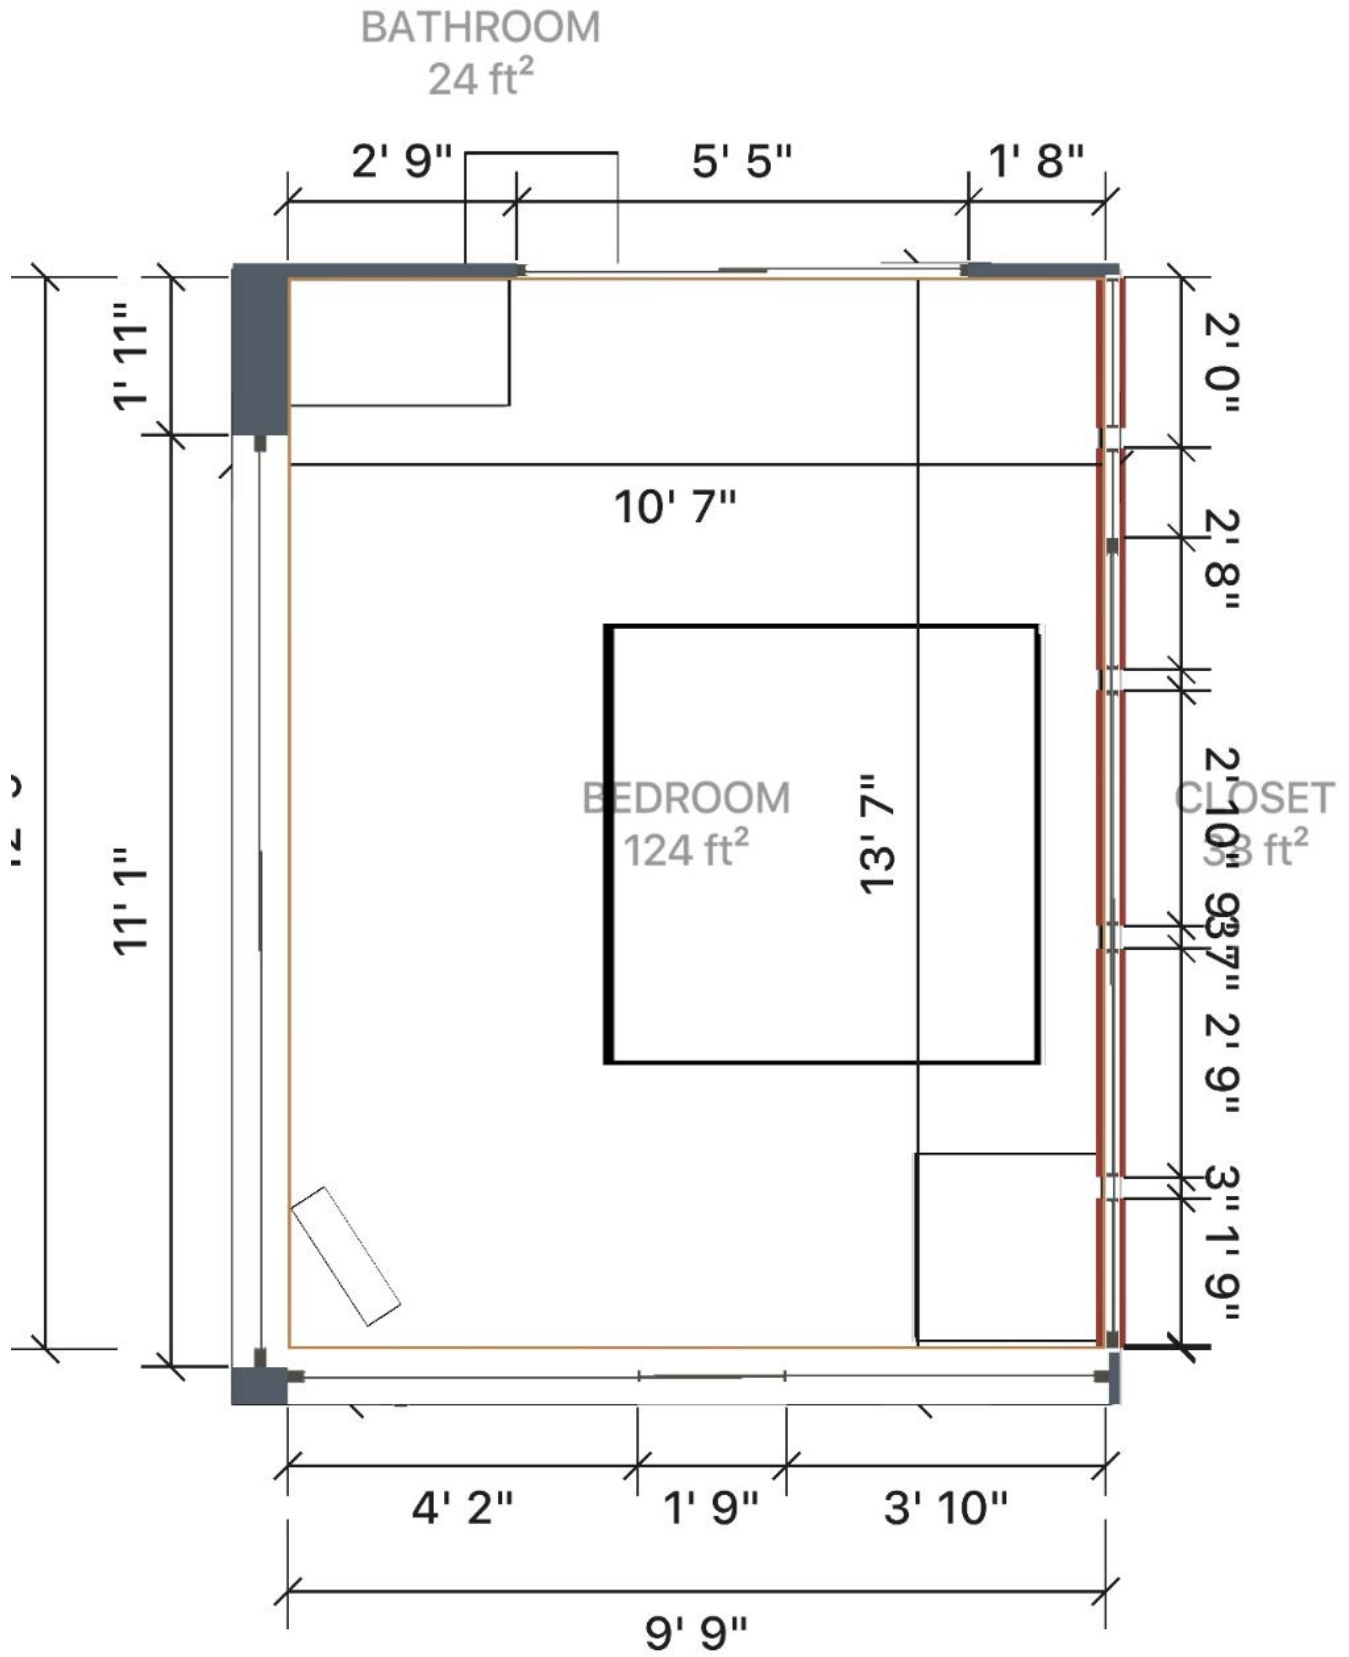

Ceiling Moldings
Total \$0

11 ft

Bedroom

C

Room Plan - Bedroom

Measurements - Bedroom

Main dimensions			9' 9" x 12' 9"
Volume			497 ft ³
Doors	4	Windows	5
AREA			
Floor	124 ft ²	Ceiling	124 ft ²
Doors	273 ft ²	Windows	8 ft ²
Walls with openings			612 ft ²
Walls without openings			212 ft ²
PERIMETER			
Floor	45' 0"	Ceiling	45' 0"
Plinths			0"
Ceiling Moldings			45' 0"
Door slopes			101' 7"
Window slopes			30' 0"
MATERIALS			
Walls			
	RAL 120-6		168 ft ²
	Laminate		49 ft ²
Floor			
	Kronopol Oak Fiory Dalia		133 ft ²
Ceiling			
	Laminate		124 ft ²
COST ESTIMATES			
Furniture & Decor:			\$2,662
Flooring & Walls:			\$2,934
(materials and fine finish)			
Total Price:			\$5,596