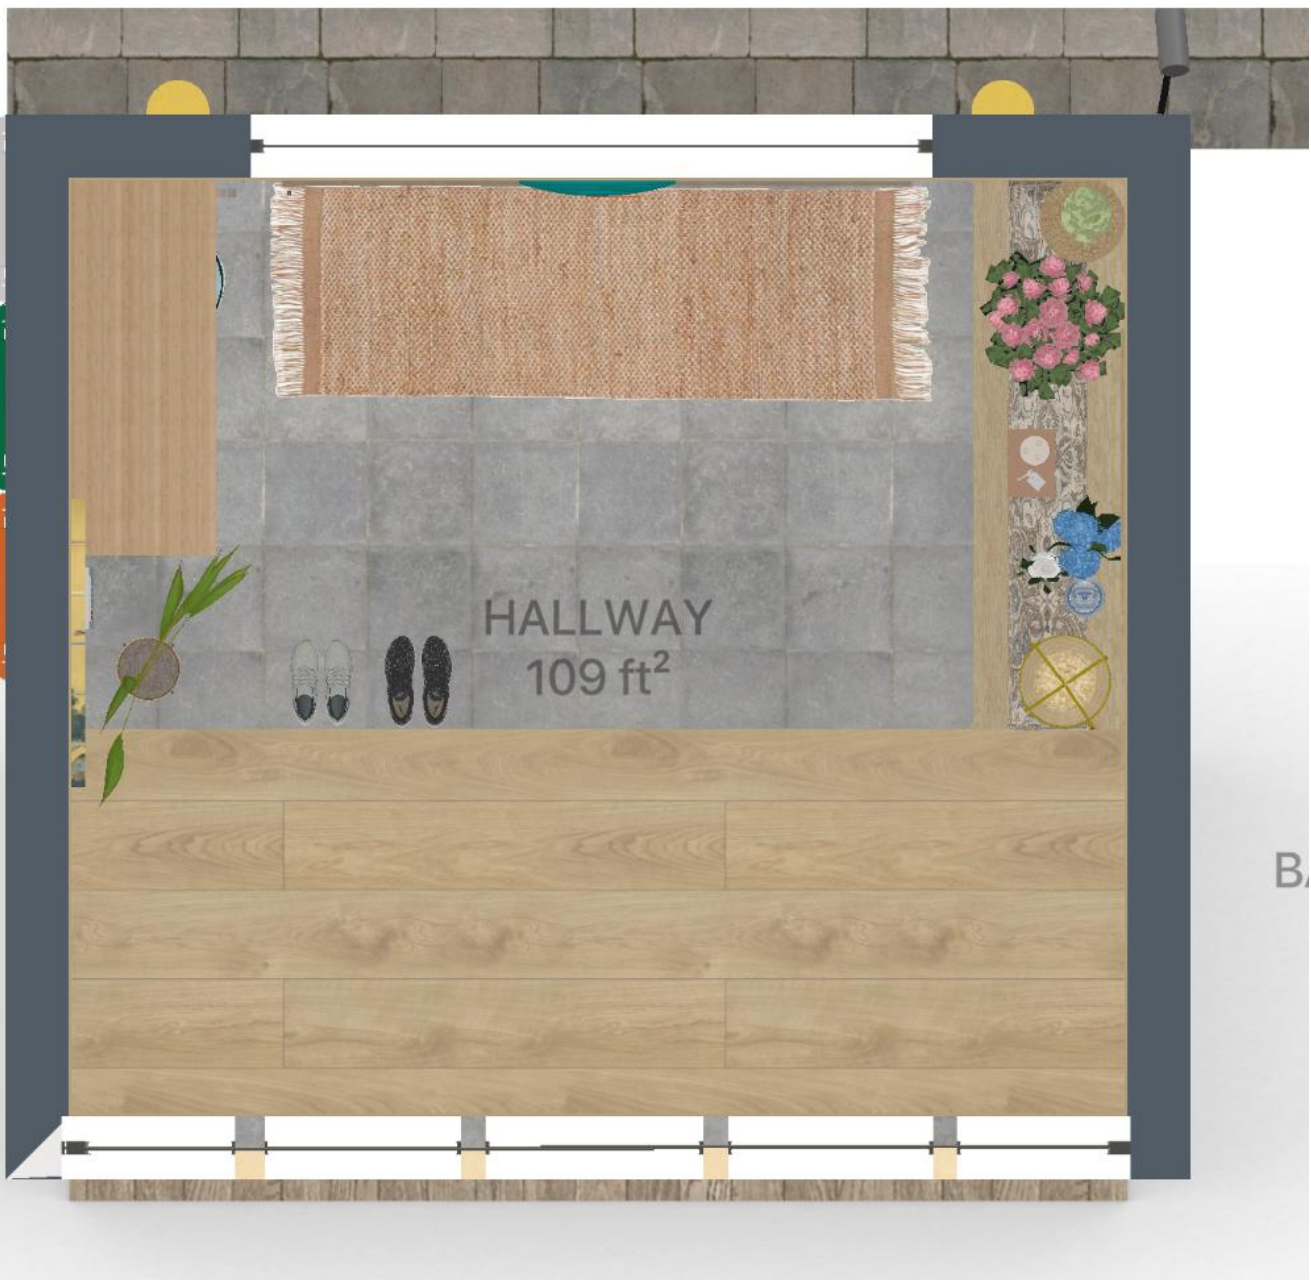

Room Plan - Hallway

Measurements - Hallway

Main dimensions			40' 11" x 14' 1"
Volume			1634 ft ³
Doors	0	Windows	8
AREA			
Floor	409 ft ²	Ceiling	409 ft ²
Doors	0 ft ²	Windows	272 ft ²
Walls with openings			1659 ft ²
Walls without openings			1294 ft ²
PERIMETER			
Floor	123' 4"	Ceiling	123' 4"
Plinths			0"
Ceiling Moldings			0"
Door slopes			0"
Window slopes			197' 8"
MATERIALS			
Walls			
 Laminate			181 ft ²
 Transparent glass			92 ft ²
 Garda lake			185 ft ²
 Urban area with autumn trees			671 ft ²
 Bamboo			605 ft ²
Floor			
 Grass			588 ft ²
Ceiling			
 Transparent glass			409 ft ²
COST ESTIMATES			
Furniture & Decor:			\$2,751
Flooring & Walls:			\$8,373
(materials and fine finish)			
Total Price:			\$11,124