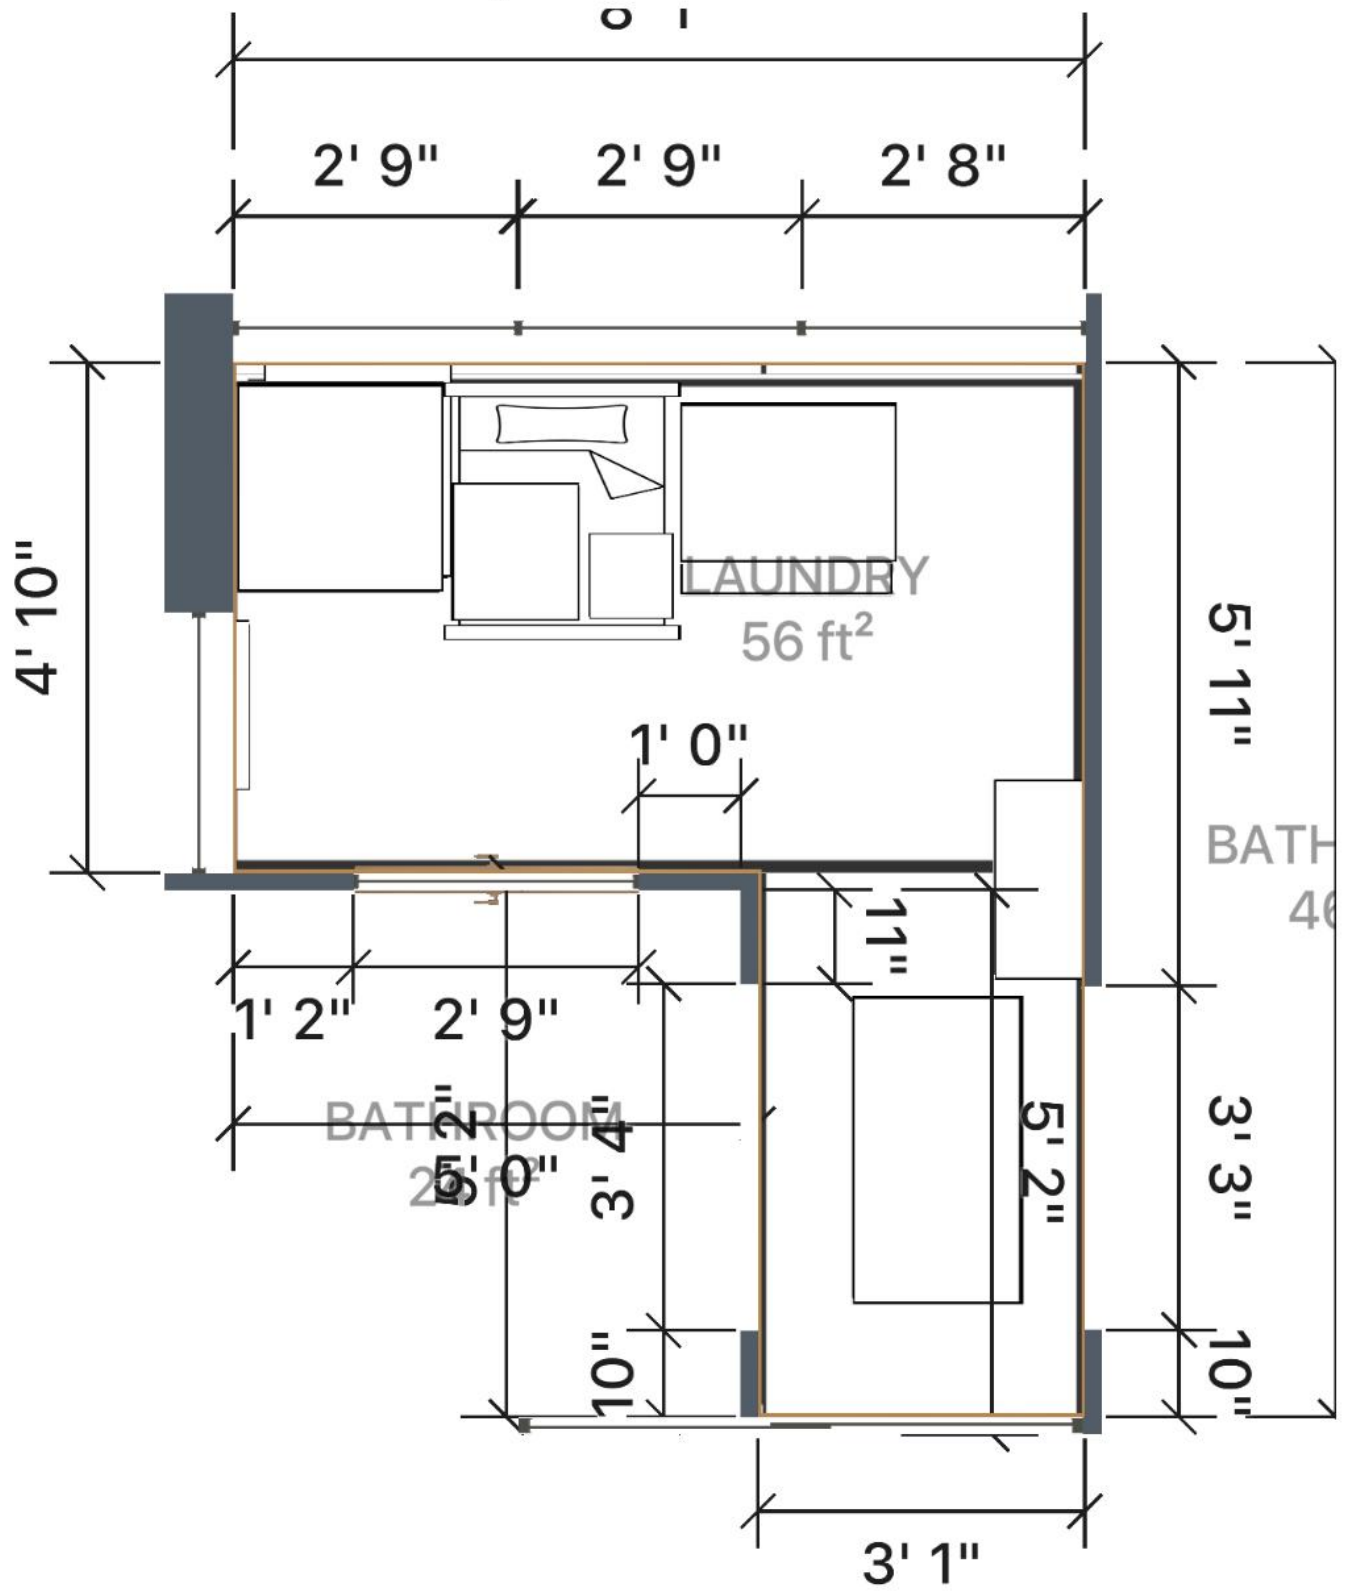

Room Plan - Laundry

Measurements - Laundry

Main dimensions			11' 0" x 12' 5"
Volume			547 ft ³
Doors	3	Windows	7
AREA			
Floor	137 ft ²	Ceiling	137 ft ²
Doors	68 ft ²	Windows	10 ft ²
Walls with openings			643 ft ²
Walls without openings			349 ft ²
PERIMETER			
Floor	46' 10"	Ceiling	46' 10"
Plinths			0"
Ceiling Moldings			46' 10"
Door slopes			53' 10"
Window slopes			40' 11"
MATERIALS			
Walls			
 RAL 120-6			239 ft ²
 Parquet			119 ft ²
Floor			
 Leaves			143 ft ²
Ceiling			
 Laminate			137 ft ²
COST ESTIMATES			
Furniture & Decor:			\$4,190
Flooring & Walls:			\$3,119
(materials and fine finish)			
Total Price:			\$7,309